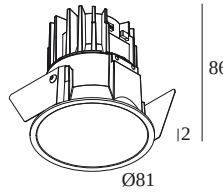

 [View on website](#)

General info

LOCATION	indoor
INSTALLATION	Ceiling Recessed
CUTOUT SHAPE/SIZE (MM)	round - 76
RECESSED DEPTH (MM)	90
THICKNESS OF MOUNTING SURFACE (MM)	min.5
INGRESS PROTECTION	IP20
WEIGHT (KG)	0.2
ADJUSTABILITY	non adjustable
INFORMATION	REFLECTOR WFL-45° EXCL.DIMMABLE LED POWER SUPPLY 500mA-DC

Min current | Max current

300 48 500 ED1 LED POWER CONVERTER 48V-DC to 500 mA-DC / 22W DIM1

2

Dimtype: 1-10V

Cutout dimension (mm): 30

300 48 500 ED5 LED POWER CONVERTER 48V-DC to 500 mA-DC / 22W DIM5

2

Dimtype: DALI

Cutout dimension (mm): 45

300 48 500 MDL LED POWER CONVERTER 48V-DC to 500 mA-DC / 22W MDL

2

Dimtype: non-dimmable

Cutout dimension (mm): 30

300 48 500 WDL LED POWER CONVERTER 48V-DC to 500 mA-DC / 22W WDL

2

Dimtype: 1-10V

Cutout dimension (mm): 54

21012 0035 LED POWER SUPPLY MULTI POWER DIM5

2

Dimtype: DALI

Cutout dimension (mm): 54

21012 004W LED POWER SUPPLY MULTI-POWER WDL