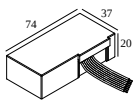

Cutout dimension (mm): 45

300 48 500 MDL LED POWER CONVERTER 48V-DC to 500 mA-DC / 22W MDL

2

Dimtype: non-dimmable

Cutout dimension (mm): 30

300 48 500 WDL LED POWER CONVERTER 48V-DC to 500 mA-DC / 22W WDL

2

Dimtype: WDL = wireless dimmable

Cutout dimension (mm): 45

300 90 61 LED POWER SUPPLY MULTI-POWER DIM6

2

Dimtype: mains (phase cut-off) or push button

Cutout dimension (mm): 56

300 90 63 LED POWER SUPPLY MULTI-POWER DIM9