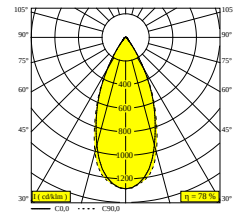

 [View on website](#)

General info

LOCATION	indoor
INSTALLATION	Ceiling Recessed
CUTOUT SHAPE/SIZE (MM)	round - 76
RECESSED DEPTH (MM)	90
THICKNESS OF MOUNTING SURFACE (MM)	min.5
INGRESS PROTECTION	IP20
WEIGHT (KG)	0.2
ADJUSTABILITY	non adjustable
INFORMATION	REFLECTOR WFL-45° EXCL.DIMMABLE LED POWER SUPPLY 500mA-DC