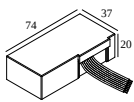

Min current | Max current

300 48 500 ED1 LED POWER CONVERTER 48V-DC to 500 mA-DC / 22W DIM1

2

Dimtype: 1-10V

Cutout dimension (mm): 30

300 48 500 ED5 LED POWER CONVERTER 48V-DC to 500 mA-DC / 22W DIM5

2

Dimtype: DALI

Cutout dimension (mm): 45

300 48 500 MDL LED POWER CONVERTER 48V-DC to 500 mA-DC / 22W MDL

2

Dimtype: non-dimmable

Cutout dimension (mm): 30

300 48 500 WDL LED POWER CONVERTER 48V-DC to 500 mA-DC / 22W WDL